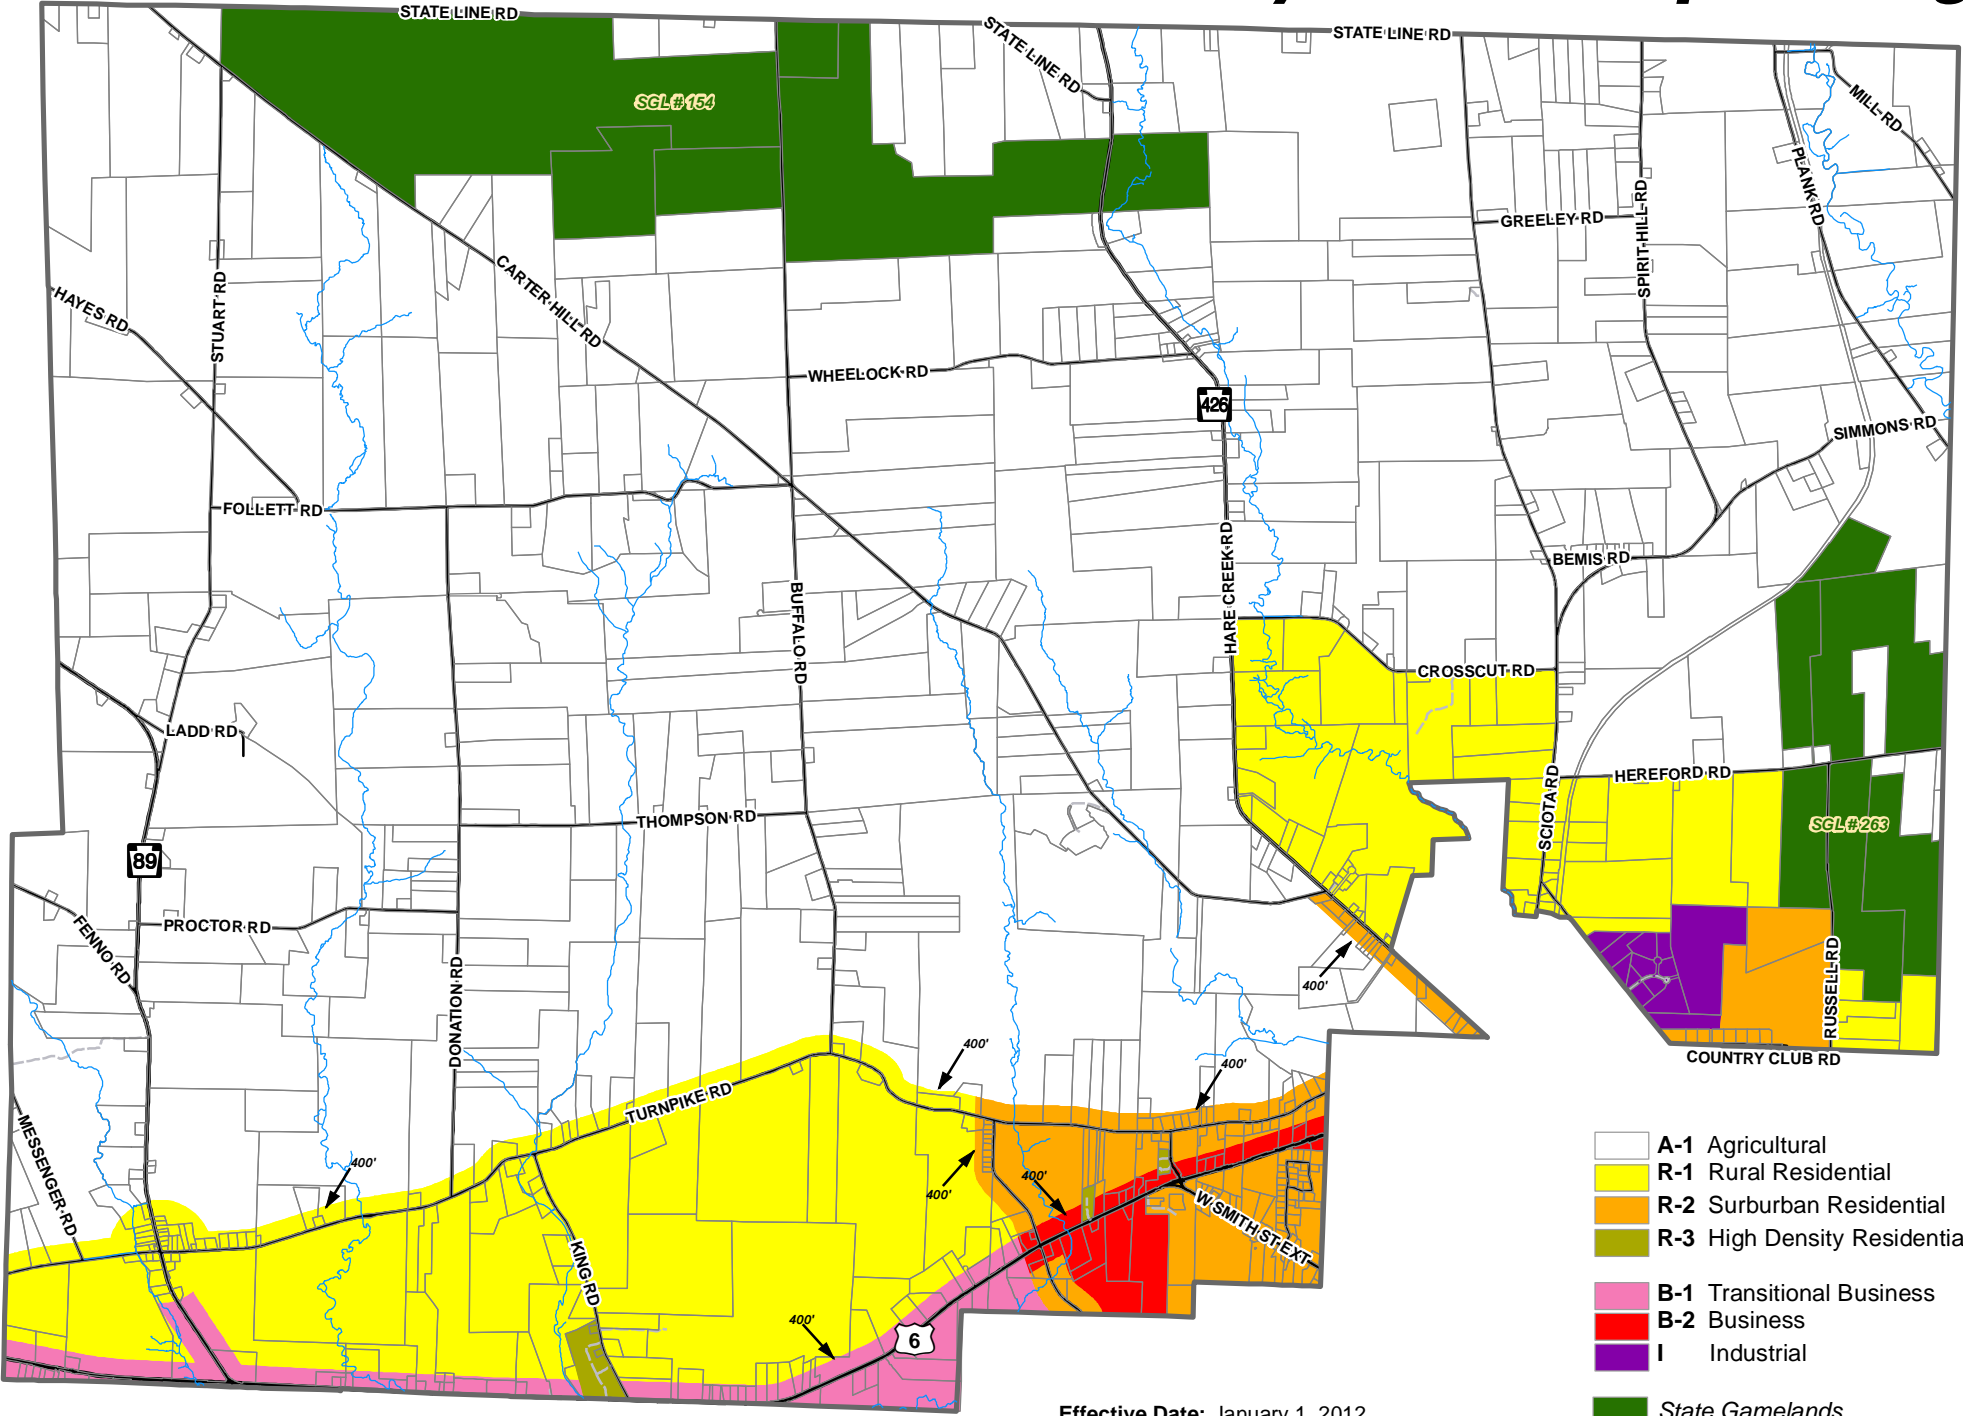

Wayne Township Zoning

Effective Date: January 1, 2012